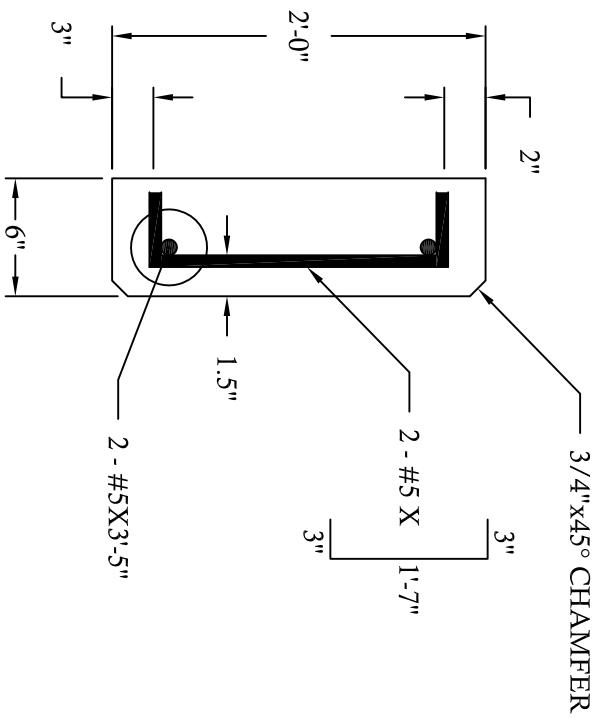

ELEVATION

END

FOSTER SUPPLY

MOUNT CLARE, WV SCOTT DEPOT, WV HARODSBURG, KY
 (304)326-0195 (304)755-8241 (877)534-9696

**CONCRETE LAGGING
 (TYPE B)**