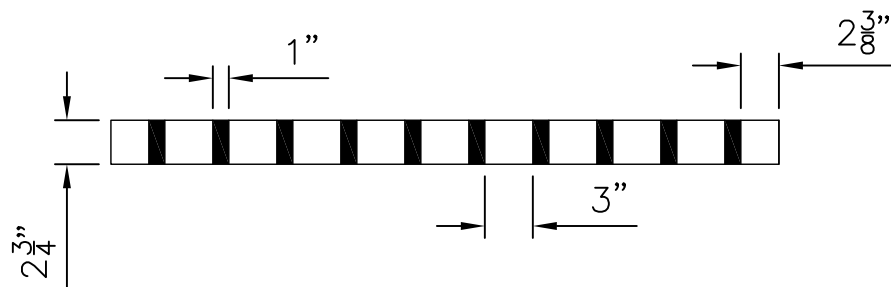

PLAN

SECTION

## 30" TYPE G, TYPE 2 GRATE

FOSTER SUPPLY INC.

SCOTT DEPOT, WV  
304-755-8241

MOUNT CLARE, WV  
304-326-0195

HARRODSBURG, KY  
877-534-9696