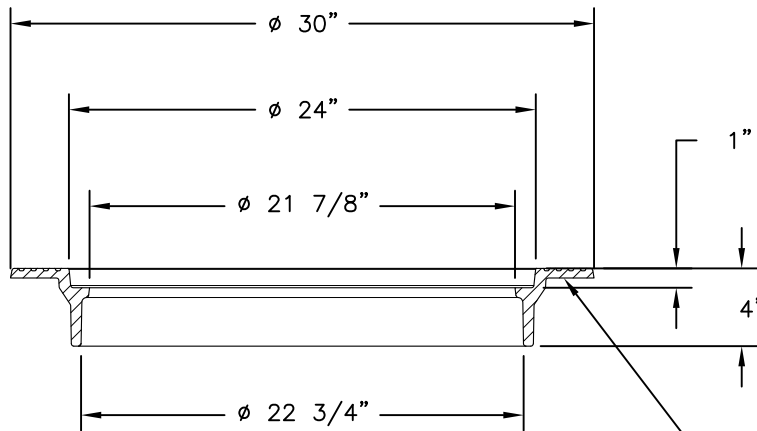

PLAN VIEW

SECTION VIEW

EJIW
00292510
2925Z
Mo/Day/Yr

EJIW EAST JORDAN
IRON WORKS EST.1883

800-626-4653
www.ejiw.com
MADE IN USA

PRODUCT NUMBER

00292510

CATALOG NUMBER

2925Z

MANHOLE FRAME

LOAD RATING

MEDIUM DUTY

COATING

DIPPED

MATERIAL SPECIFICATION

FRAME - GRAY IRON
ASTM A48 CL35B

OPEN AREA
N/A

√ DESIGNATES MACHINED
SURFACE

DRAWN
TCL

DATE
03/15/07

LAST REVISED
GAD

DATE
09/10/08

REFERENCE INFORMATION