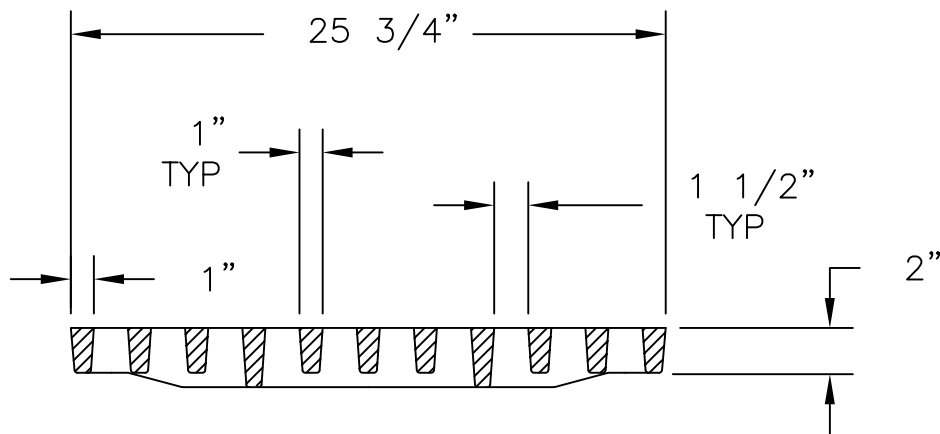

SECTION

SECTION

**EJIW EAST JORDAN**  
IRON WORKS EST. 1883

800-626-4653  
www.ejiw.com  
MADE IN USA

PRODUCT NUMBER  
**45726030**

CATALOG NUMBER  
**V-5726**

**CATCH BASIN  
GRATE**

LOAD RATING  
**HEAVY DUTY**

COATING  
**UNDIPPED**

MATERIAL SPECIFICATION  
GRATE - GRAY IRON  
ASTM A48 CL35B

OPEN AREA  
321 SQ. INCHES

√ DESIGNATES MACHINED  
SURFACE

DRAWN SBB	DATE 05/20/00
LAST REVISED GAD	DATE 01/26/09

REFERENCE INFORMATION