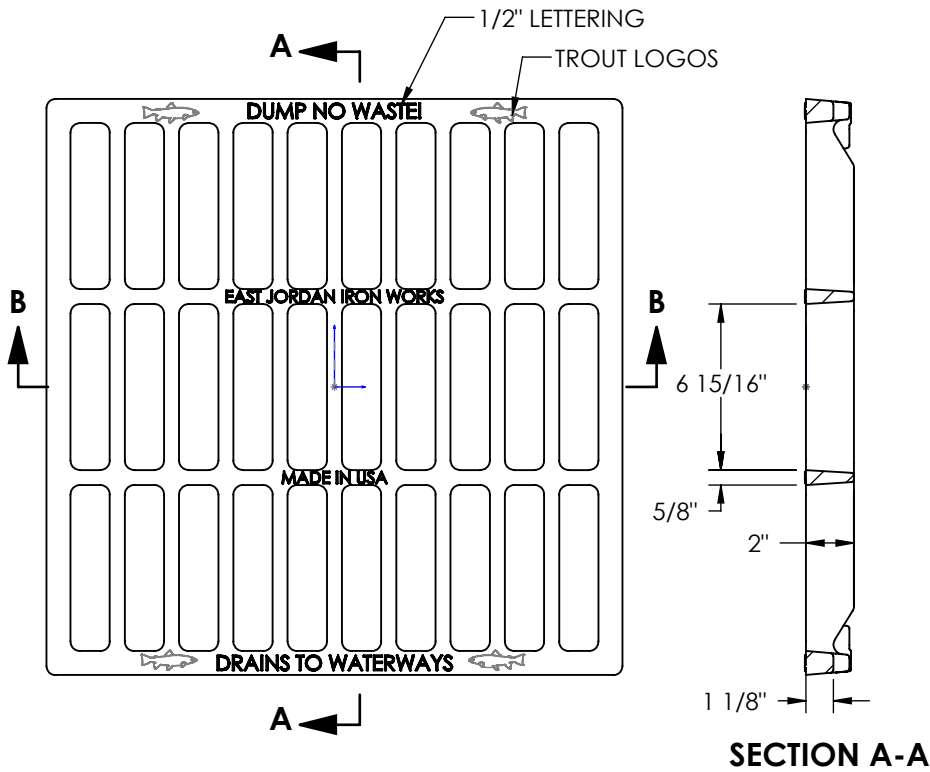

GRATE - DUCTILE IRON
ASTM A536

OPEN AREA

336 SQ. INCHES

√ DESIGNATES
MACHINED SURFACE

DRAWN

DEW

DATE

01/18/07

LAST REVISED

DATE

REFERENCE INFORMATION

45724431

BOTTOM VIEW

SECTION B-B