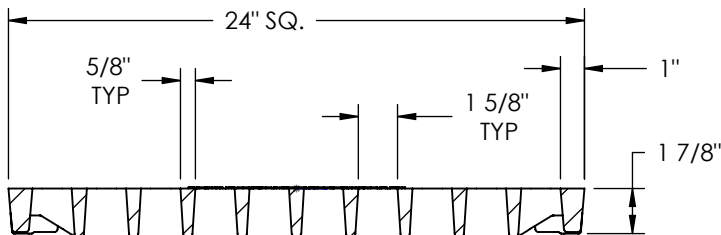

GRATE - DUCTILE IRON
ASTM A536

OPEN AREA

336 SQ. INCHES

√ DESIGNATES
MACHINED SURFACE

DRAWN

DEW

DATE

01/18/07

LAST REVISED

DATE

REFERENCE INFORMATION

45724431

BOTTOM VIEW

SECTION B-B