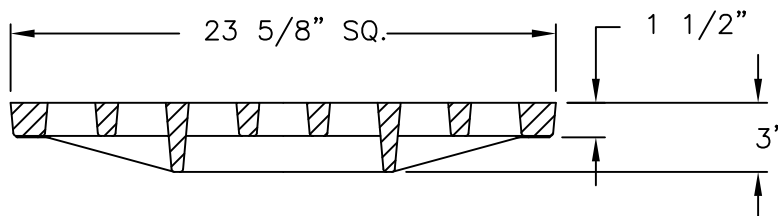

GRATE - GRAY IRON
ASTM A48 CL35B

OPEN AREA
200 SQ. INCHES

√ DESIGNATES MACHINED
SURFACE

DRAWN

DEW

DATE

04/06/05

LAST REVISED

HCB

DATE

03/24/08

REFERENCE INFORMATION

00525030.1D

00525030.2C

GRATE SECTION